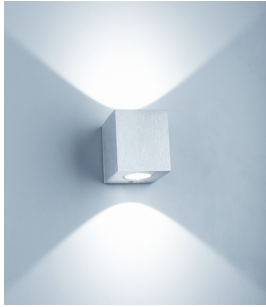

LED WALL LIGHT

PRODUCT SPECIFICATIONS

ITEM	2 X 1W / 2 X 3W (UP & DOWN)	
Housing	Pure Aluminum Surface varnished after brushing	
IP Rating	IP 20 (Indoor)	
Color Temperature	Cool White - 6000K	●
	Natural White - 4000K	●
	Warm White - 3000K	●
Life Span	30,000 hrs	
Input Voltage	AC 230V	
Item Dimension (mm)	72 x 65 x 65