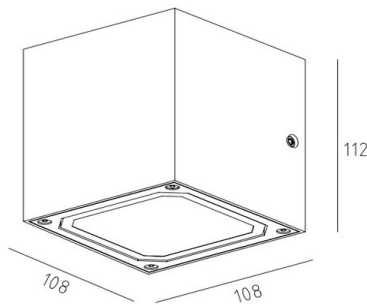

PRODUCT SPECIFICATIONS

ITEM	12 X 1W (UP & DOWN)	
Housing	Body and bracket in die-cast aluminium Powder coated with pretreatment for outdoor use	
IP Rating	IP 54	
Color Temperature	Cool White - 6000K	●
	Natural White - 4000K	●
	Warm White - 3000K	●
Life Span	30,000 hrs	
Input Voltage	AC 230V - 240V