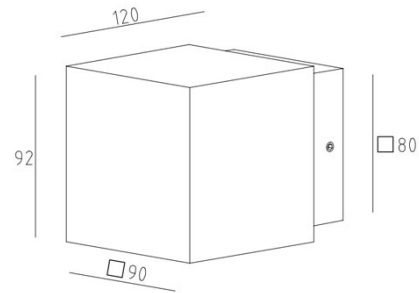

### PRODUCT SPECIFICATIONS

ITEM	6 X 1W (DOWN)	
Housing	Body and bracket in die-cast aluminium Powder coated with pretreatment for outdoor use	
IP Rating	IP 54	
Color Temperature	Cool White - 6000K	<span style="color: blue;">●</span>
	Natural White - 4000K	<span style="color: yellow;">●</span>
	Warm White - 3000K	<span style="color: orange;">●</span>
Life Span	30,000 hrs	
Input Voltage	AC 220V - 240V	

## PRODUCT SPECIFICATIONS

ITEM	2 X (3 X 1W) (UP & DOWN)	
Housing	Body in Pure Aluminum. Electrostatic dusting surface Clear optical toughened glass, silica gel gasket	
IP Rating	IP 54 (Outdoor)	
Color Temperature	Cool White - 6000K	<span style="color: blue;">●</span>
	Natural White - 4000K	<span style="color: yellow;">●</span>
	Warm White - 3000K	<span style="color: orange;">●</span>
Life Span	30,000 hrs	
Input Voltage	AC 230V	
Item Dimension (mm)	100 x 100 x 100	

## PRODUCT SPECIFICATIONS

ITEM	5 X 1W (DOWN)	
Housing	Body in Pure Aluminum. Electrostatic dusting surface. Clear Optical toughened glass, silica gel gasket	
IP Rating	IP 54 (Outdoor)	
Color Temperature	Cool White - 6000K	<span style="color: blue;">●</span>
	Natural White - 4000K	<span style="color: yellow;">●</span>
	Warm White - 3000K	<span style="color: orange;">●</span>
Life Span	30,000 hrs	
Input Voltage	AC 230V	
Item Dimension (mm)	120 x 120 x 120	

## PRODUCT SPECIFICATIONS

ITEM	10 X 1W (UP & DOWN)	
Housing	Body in Pure Aluminum. Electrostatic dusting surface Clear optical toughened glass, silica gel gasket	
IP Rating	IP 54 (Outdoor)	
Color Temperature	Cool White - 6000K	<span style="color: blue;">●</span>
	Natural White - 4000K	<span style="color: yellow;">●</span>
	Warm White - 3000K	<span style="color: orange;">●</span>
Life Span	30,000 hrs	
Input Voltage	AC 230V	
Item Dimension (mm)	120 x 120 x 120	